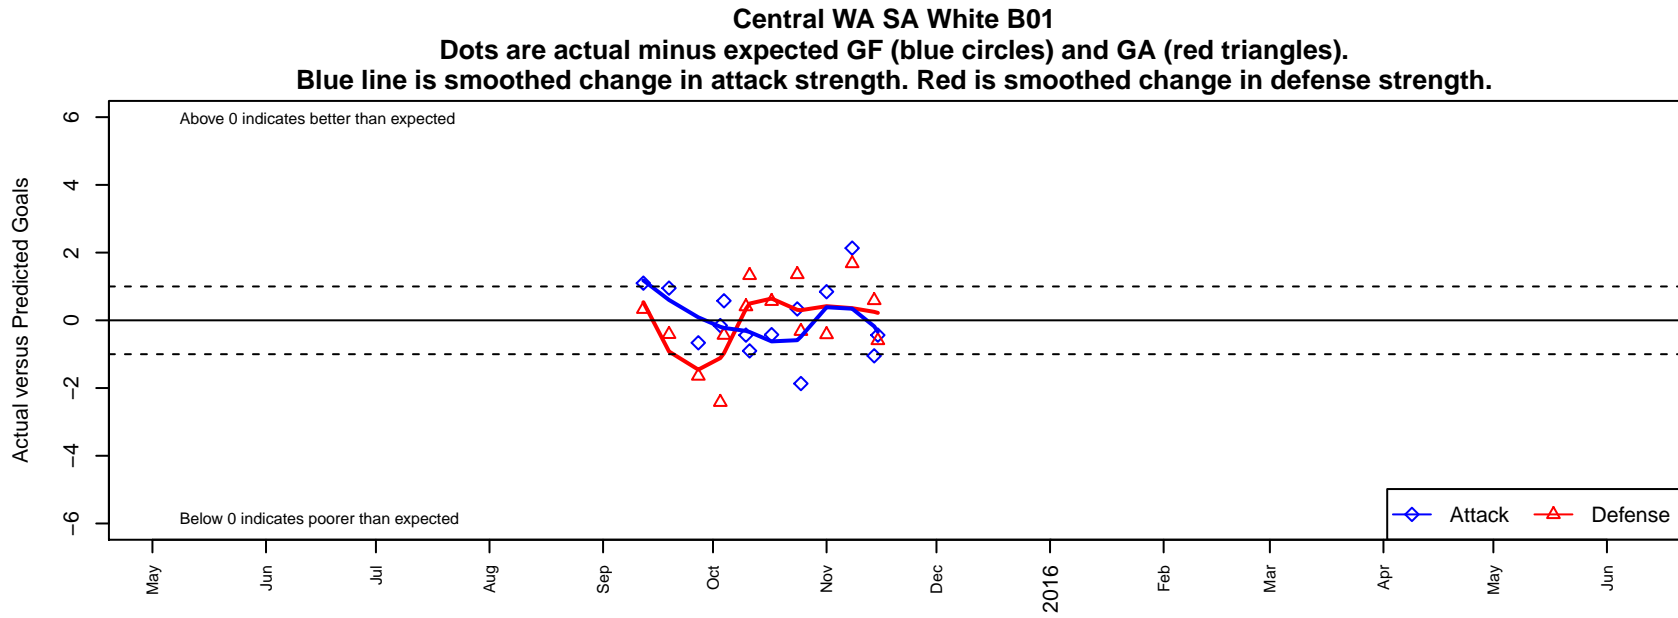

Central WA SA White B01

Central WA Soccer Academy
Yakima, WA
B01 total strength=1043
attack=2.52 defense=2.14
fall league = PSPL Classic 1 U14
notes= O'Conner 2014-5

alt names used:
CWSA B01 Grey O'C / MK

Venues played:
2015 PSPL Classic 1 U14

**attack and defense variance (black dot)
relative to other teams
and top 10 in region**

**attack and defense rating
relative to others at age
and all opponents in last 13 months**