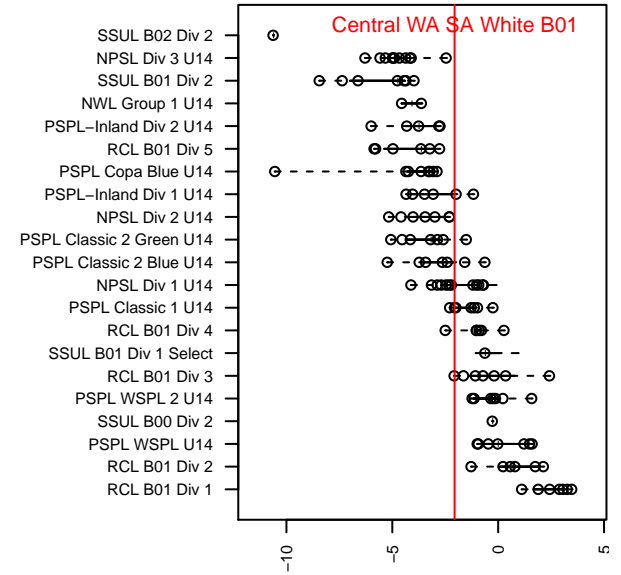

Central WA SA White B01

Central WA Soccer Academy
Yakima, WA
B01 total strength=1043
attack=2.52 defense=2.14
fall league = PSPL Classic 1 U14
notes= O'Conner 2014-5

alt names used:
CWSA B01 Grey O'C / MK

Venues played:
2015 PSPL Classic 1 U14

**attack and defense variance (black dot)
relative to other teams
and top 10 in region**

**attack and defense rating
relative to others at age
and all opponents in last 13 months**