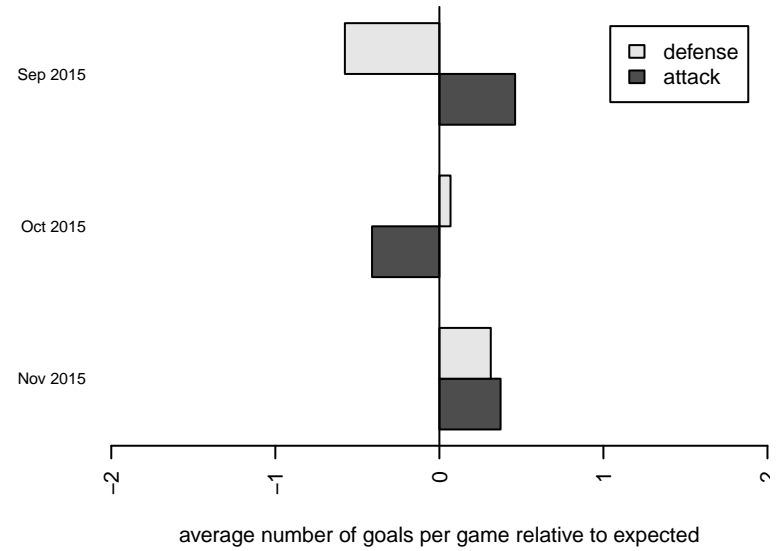

Performance relative to 13 month average